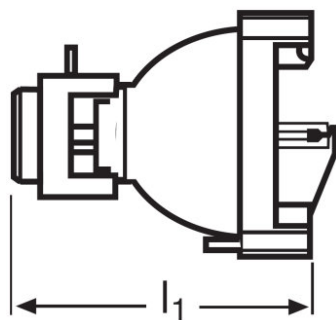

#### Photometrical data

Radiated power 315...400 nm (UVA)	3.8 / 5.0 W <sup>1)</sup>
-----------------------------------	---------------------------

<sup>1)</sup> Aperture 3 mm round / Aperture 5 mm round

#### Light technical data

Focal length	45.0 mm
--------------	---------

#### Dimensions & weight

Diameter	68.0 mm
Length with base excl. base pins/connection	77.00 mm